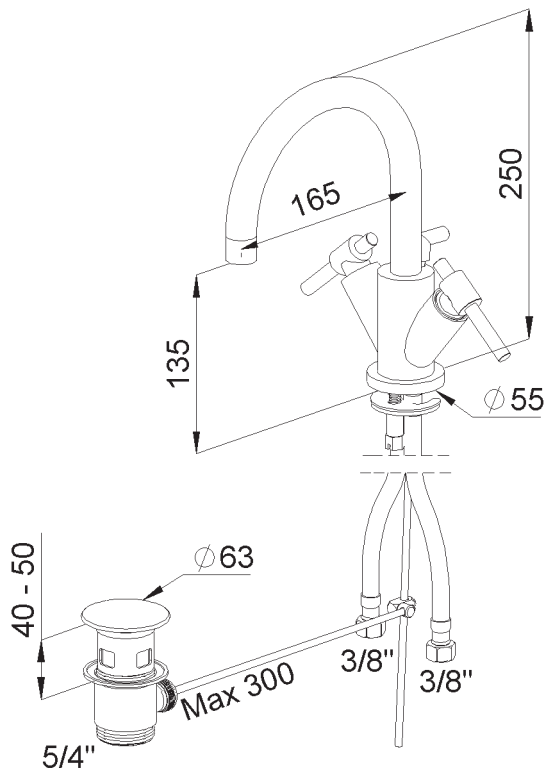

**PRODUCT TECHNICAL SHEET**

Collection : **DYNAMIC**

Ref. : **4027.--.47**

Mélangeur de lavabo monotrou, bec 165mm, vidage

Wastafelmengkraan, uitloop 165mm en lediging

Sink mixer, spout 165mm and waste

**Picture**

**Product details**

Flow at 3 bar : 7 l/min

Internal mechanism : Ceramic valve 1/4 turn

**Technical drawing**

RA0.V01